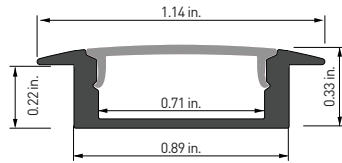

Naro® 4 Recessed Channel

shown with closed end cap

open plastic end cap

Similar in form factor to Alloy's popular surface mount Surfa 6 channel, Naro 4 provides a wide channel for recessed installations. Flanges ensure a clean installation. Pair with PrimaLine LP tape light for a hotspot-free fixture.

Item #	Description
AL-50-18-0111-KIT	4 ft. kit: 1 channel, 1 frosted diffuser cover, 2 pair pack of plastic end caps
AL-50-18-0121-KIT	8 ft. kit: 1 channel, 1 frosted diffuser cover, 4 pair pack of plastic end caps
AL-50-18-0011-AL	channel - 4 ft. - aluminum finish *
AL-50-18-0021-AL	channel - 8 ft. - aluminum finish *
AL-50-18-9902-FRT	frosted diffuser cover - 4 ft.
AL-50-18-9903-FRT	frosted diffuser cover - 8 ft.
AL-50-18-9951-WH	plastic end caps 2 pair pack: 2 open, 2 closed - white
AL-50-18-9956-WH	plastic end caps 10 pair pack: 10 open, 10 closed - white